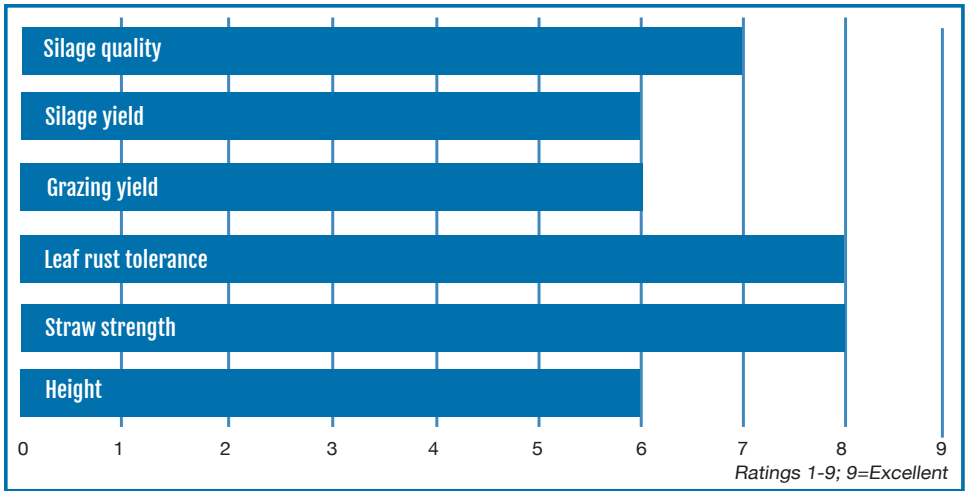

# Key Attributes:

- Awnless (beardless)
- Mid-tall plant height
- Similar maturity to TriCal 342
- High silage yield
- Good silage quality
- Excellent disease package
- Adapted throughout the southern Coastal Plains