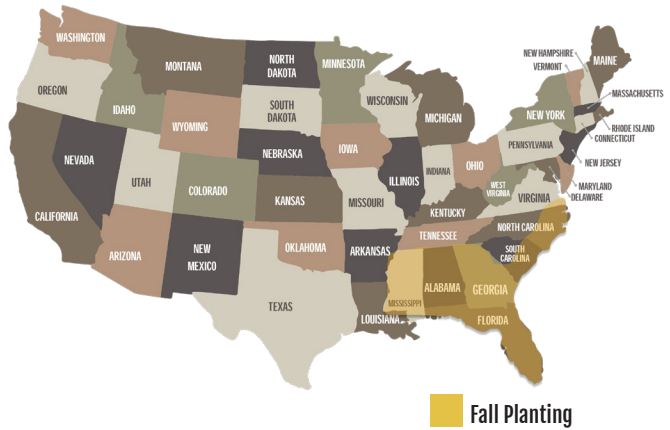

342

TRITICALE

Key Attributes:

- Awned
- Medium plant height
- Early maturing
- Excellent grazer with very good forage quality and yield
- Good silage quality
- Adapted throughout the southeastern US

2020 University of GA Triticale Trials