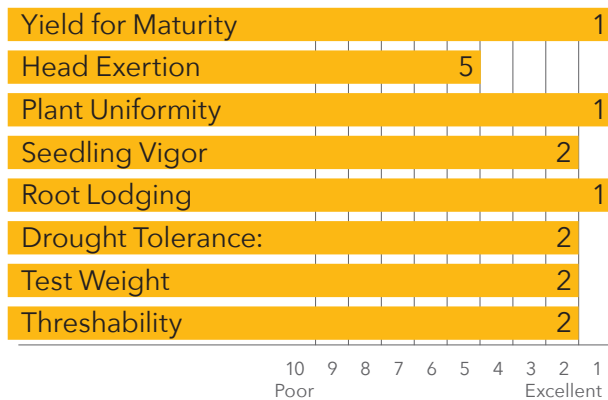

**Recommended Seeding Rates:**  
Vary depending on local growing conditions. Please see your Alta Seeds retailer for local recommendations.

Primary area of adaptation

## CHARACTERISTICS & RATINGS

**Medium-early** Relative Maturity

**63** Days to Mid Bloom

**12-14** Seeds/Lb (1,000) – check seed bag

**Bronze** Grain Color

**Semi-open** Head Type

**34-40"** Plant Height

**Red** Plant Color