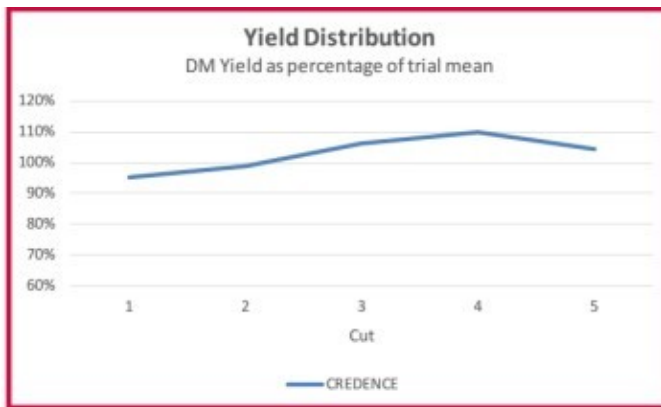

CREDESCENCE ANNUAL RYEGRASS

A TETRAPLOID WITH EXCELLENT RUST RESISTANCE

Credence is a tetraploid annual ryegrass developed for improved plant health and persistence. It is known for:

- Superior plant health and vigor
- Excellent late season production
- Fast regrowth
- Late maturity, maintaining high forage quality

Cold tolerance was used as an additional selection criterion in the final development. This trait makes Credence recover faster after an unexpected cold spell.

The result is a very high yielding, high quality tetraploid annual ryegrass. The dry matter production of Credence increases towards the end of the season. This is expressed in the yield distribution graph, DM production as percentage of trial mean:

This makes Credence very suitable for providing forage later in the season when earlier varieties start transitioning out, extending the length of the grazing season.

Multiple trial average, DLF, MS State University 2012/2013.