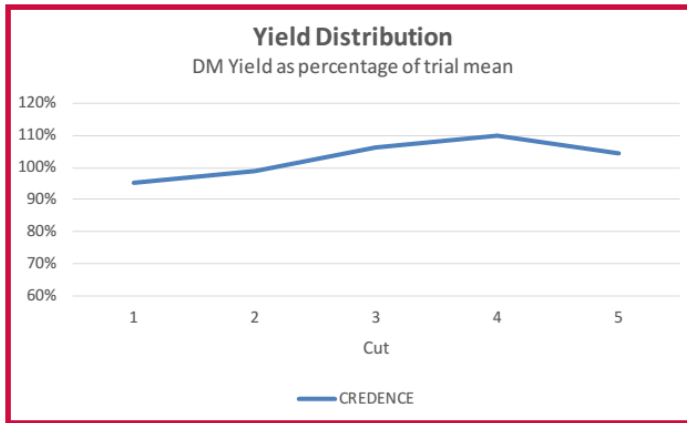

CREDENCE ANNUAL RYEGRASS

A TETRAPLOID WITH EXCELLENT RUST RESISTANCE

Credence is a tetraploid annual ryegrass developed for improved plant health and persistence. It is known for:

- Superior plant health and vigor
- Excellent late season production
- Fast regrowth
- Late maturity, maintaining high forage quality

Cold tolerance was used as an additional selection criterion in the final development. This trait makes Credence recover faster after an unexpected cold spell.

The result is a very high yielding, high quality tetraploid annual ryegrass. The dry matter production of Credence increases towards the end of the season.

This is expressed in the yield distribution graph, DM production as percentage of trial mean:

This makes Credence very suitable for providing forage later in the season when earlier varieties start transitioning out, extending the length of the grazing season.