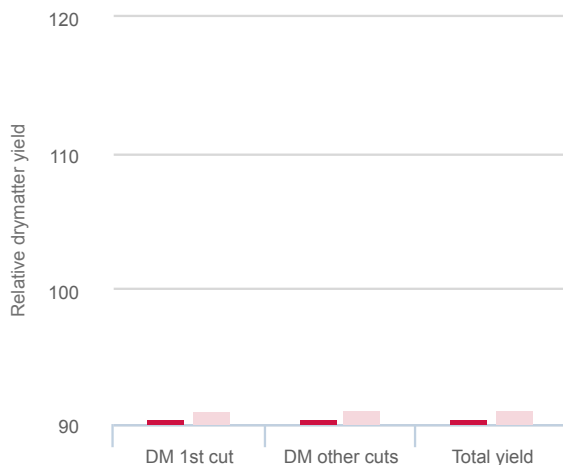

Genome

As part of the genome is originating from Lolium, it has improved forage quality compared to pure tall fescue.

Stems in regrowth / aftermath heading

The almost total absence of stems in regrowth, is another parameter favorable for forage/feeding quality (see chart).

Robust

Mahulena is more robust than most other varieties used on grassland.

Withstands drought and water logging

Whether it is water logged soils in the winter or strong summer drought, Mahulena withstands both!

Top yields

Source: BSA (Germany)

Density & weed competition

Source: BSA (Germany)