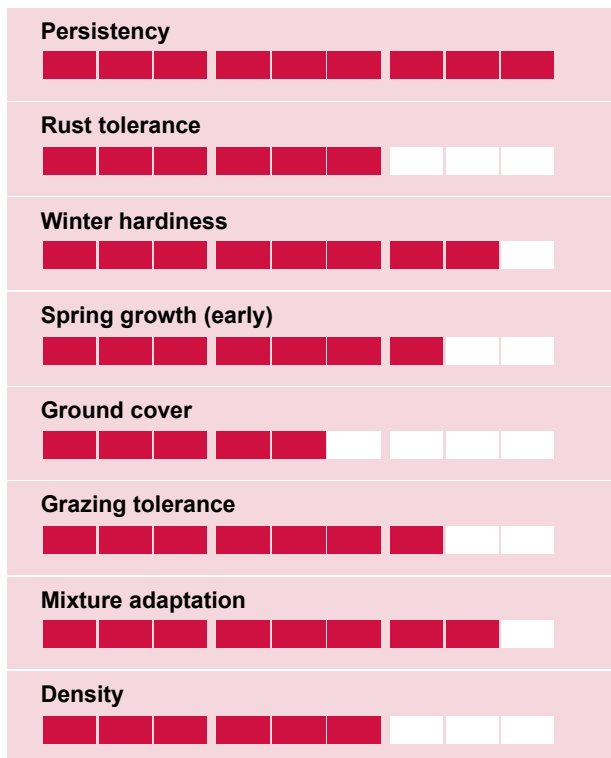

MAHULENA

Festulolium

Festulolium

Robust, high yielding and persistent

- Tall fescue type with early heading
- Very high yield capacity
- Very persistent
- Robust

Ratings

Mahulena

Mahulena is a festulolium dressed like a tall fescue. A top-yielding variety combined with excellent persistency, but better feeding quality.

Genome

As part of the genome is originating from Lolium, it has improved forage quality compared to pure tall fescue.

Stems in regrowth / aftermath heading

The almost total absence of stems in regrowth, is another parameter favorable for forage/feeding quality (see chart).

Robust

Mahulena is more robust than most other varieties used on grassland.

Withstands drought and water logging

Whether it is water logged soils in the winter or strong summer drought, Mahulena withstands both!